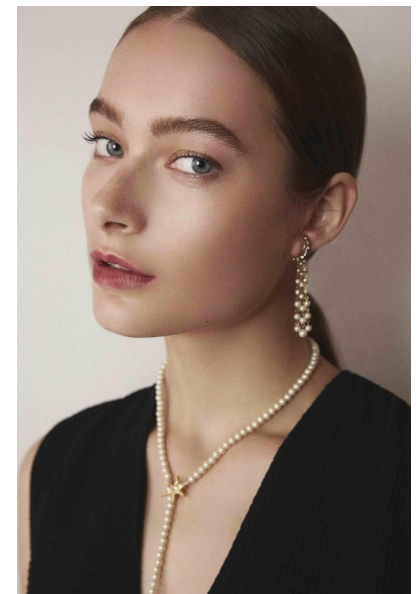

FANNIE

HEIGHT 172CM/5'7.5" BUST 85CM/33.5" WAIST 62CM/24.5"
HIPS 88CM/34.5" DRESS 36 EU/6 US/8 UK SHOE 38 EU/7 US/5 UK
HAIR LIGHT BROWN EYES BLUE

SQUARE

Avenue d'Ouchy, 66 | 1006 Lausanne
Tel: +41 21 601 15 00 | Email: info@square-agency.com